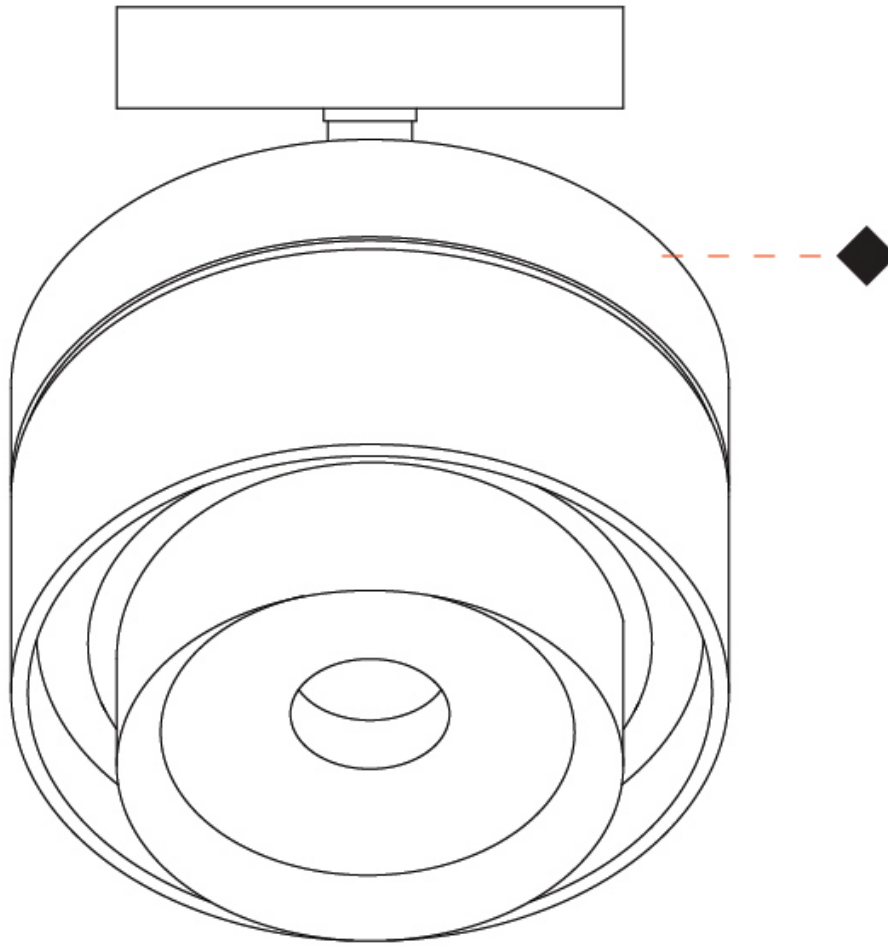

ZOOM SURFACE

A7200015-

PROJECT _____

TYPE _____

SPECIFIER _____

QUANTITY _____

DATE _____

A